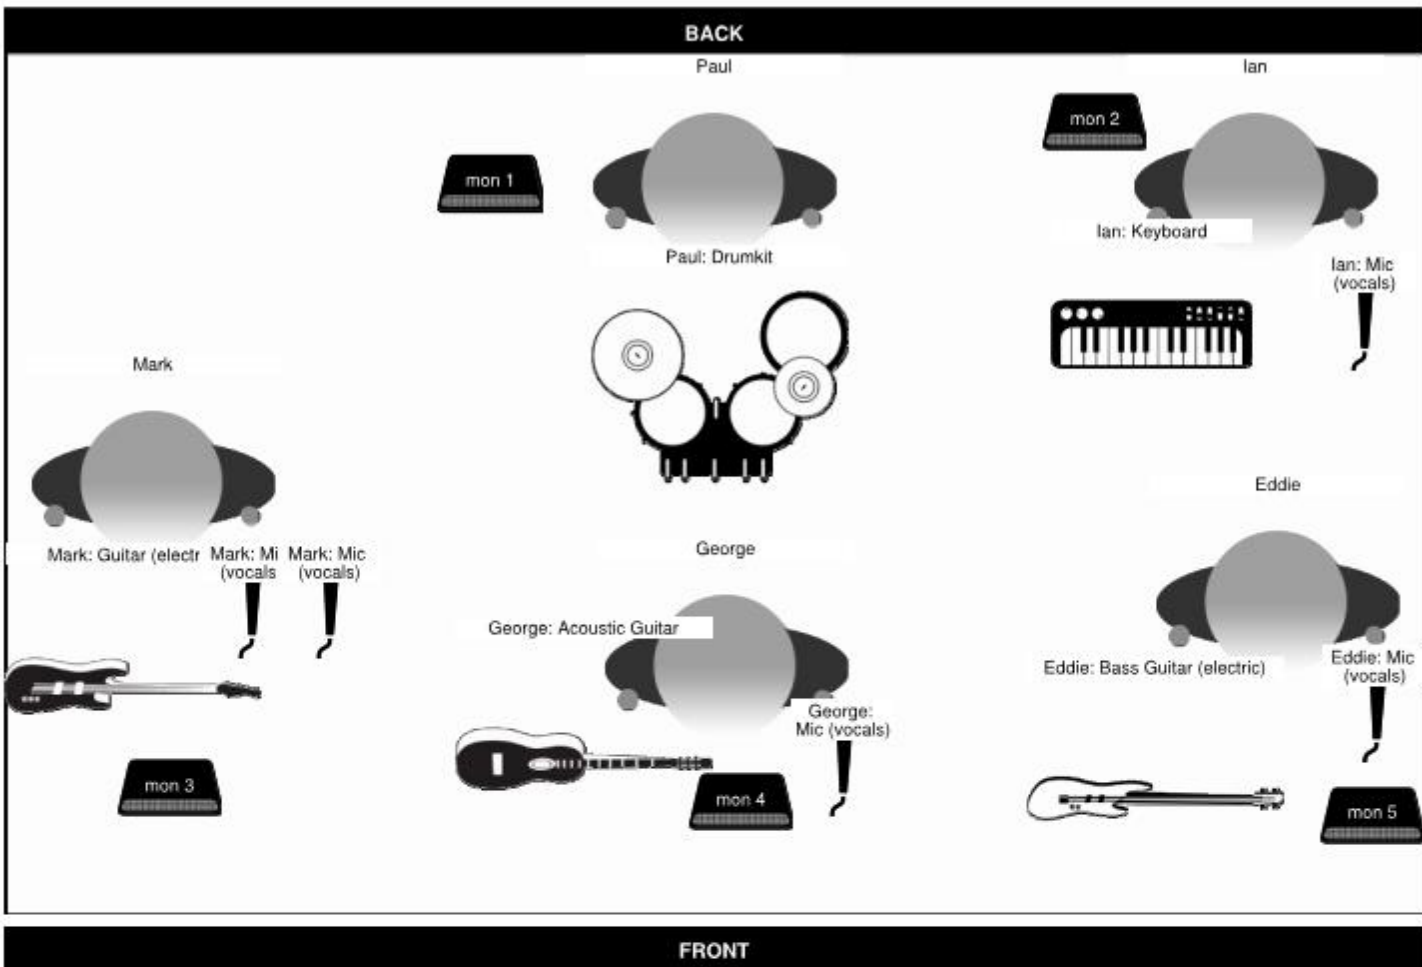

# BON JOVIE (Stage Plan)

<http://www.bonjovie.co.uk>

**Stage needs to be at least 18ft by 9ft**

### Monitor Groups

Group	Soundmix
Group 1	Group 1 - Bass drum, hi-hat
Group 2	Group 2 - A bit of everything
Group 3	Group 3 - Guitar, guitarist vocals, singer's vocals
Group 4	Group 4 - A bit of everything with lead vocal loudest
Group 5	Group 5 - Bass player's vocals, lead vocals, bit of guitar